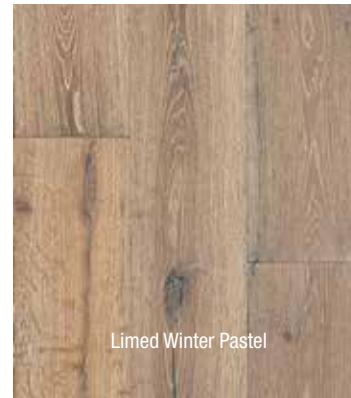

Our TimberBrushed™ hardwood is textured by gently removing the soft portion of the wood to expose the grain and bring enhanced definition to each plank. Beautiful knots and dramatic oak character marks further emphasize the depth and texture.

Artistic techniques like liming and deep etching add color effects with dimension – for a floor as beautiful as a work of art.

White Oak | Deep Etched Dark Forest
EAKTB75L409

White Oak | Limed Dove Tint
EAKTB75L402

TIMBERBRUSHED™ WHITE OAK

Our TimberBrushed hardwood's texture creates the perfect palette for stunning artistic treatments like liming and deep etching.

LIMED ARTISTIC TECHNIQUE The open grain of brushed wood is enhanced with a light color for a unique aesthetic.