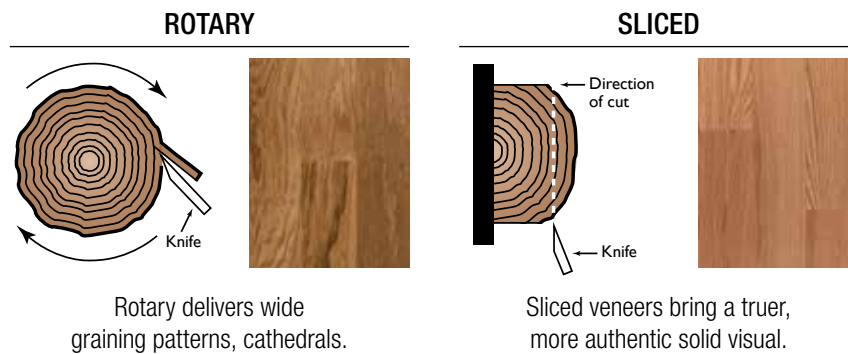

Superior craftsmanship for a superior floor.

TimberBrushed™ hardwood features 1/2" thick engineered construction and a **sliced-faced veneer**, creating a floor that more closely resembles the natural grain patterns of solid hardwood.

Fall in love for a lifetime

Armstrong® TimberBrushed hardwood floors are designed for lasting beauty. We stand behind the quality of our craftsmanship, the strength of our premium **Lifetime Finish** and the integrity of every TimberBrushed floor with a **Lifetime Limited Residential** and **10-Year Limited Commercial Warranty**. For complete warranty details, visit www.armstrong.com.