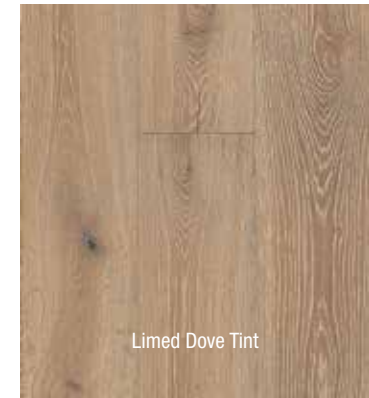

Our TimberBrushed™ hardwood is textured by gently removing the soft portion of the wood to expose the grain and bring enhanced definition to each plank. Beautiful knots and dramatic oak character marks further emphasize the depth and texture.

Artistic techniques like liming and deep etching add color effects with dimension – for a floor as beautiful as a work of art.

White Oak | Deep Etched Dark Forest
EAKTB75L409

White Oak | Limed Dove Tint
EAKTB75L402

TIMBERBRUSHED™ WHITE OAK

Our TimberBrushed hardwood's texture creates the perfect palette for stunning artistic treatments like liming and deep etching.

LIMED ARTISTIC TECHNIQUE The open grain of brushed wood is enhanced with a light color for a unique aesthetic.