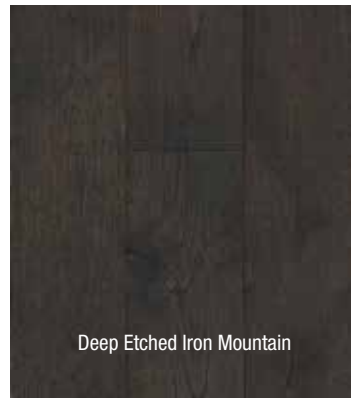

DEEP ETCHED ARTISTIC TECHNIQUE Brushed wood is stained for a rustic, reclaimed appearance.

TimberBrushed **engineered hardwood** is available in 7-1/2" width and can be installed over wood or concrete on any level, including basements.