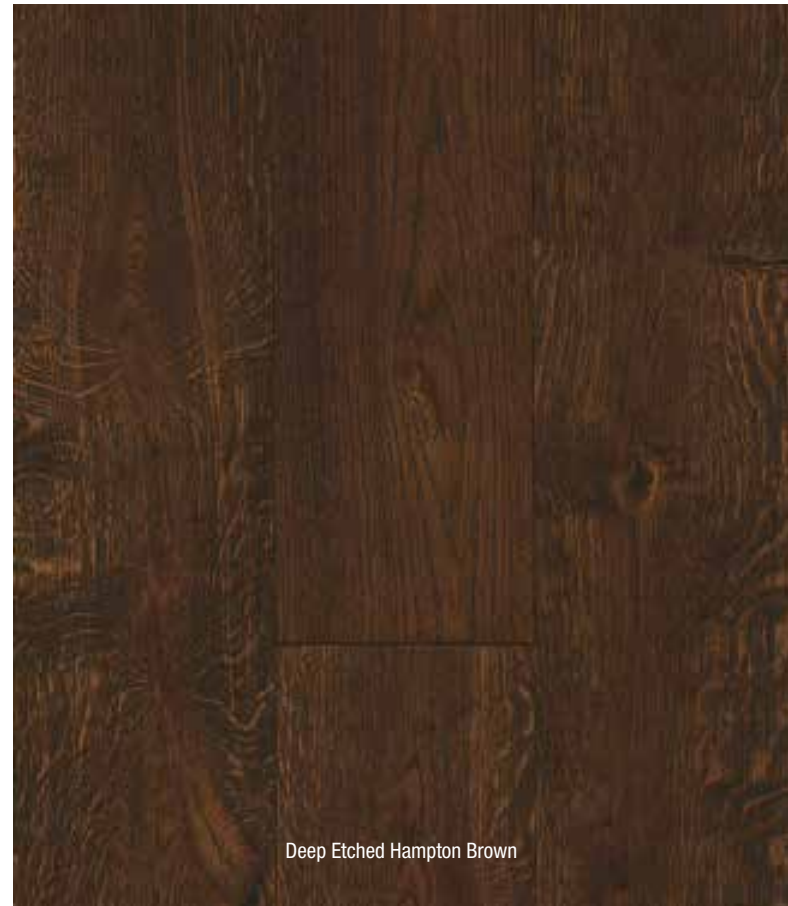

DEEP ETCHED ARTISTIC TECHNIQUE Brushed wood is stained for a rustic, reclaimed appearance.

TimberBrushed **engineered hardwood** is available in 7-1/2" width and can be installed over wood or concrete on any level, including basements.